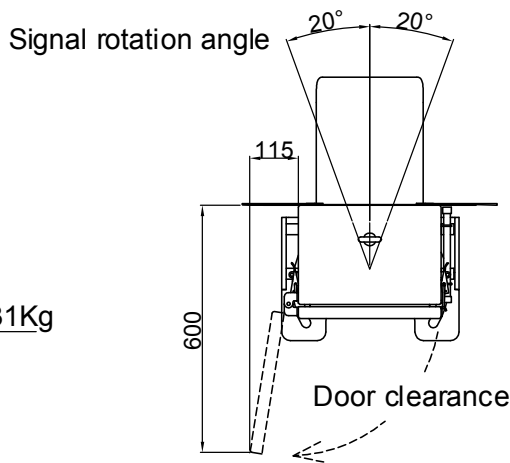

DO NOT SCALE

Part No.	Description	PADS No.
Signals with Short Hoods		
SS2001	2 Aspect LED Colour Light Signal Red/Green, 110V AC, 300mm hoods	086/009328
SS2002	2 Aspect LED Colour Light Signal Yellow/Green, 110V AC, 300mm hoods	086/009329
SS2003	2 Aspect LED Colour Light Signal Red/Yellow, 110V AC, 300mm hoods	086/009330
Signals with Extended Hoods		
SS2001E	2 Aspect LED Colour Light Signal Red/Green, 110V AC, 600mm hoods	086/009337
SS2002E	2 Aspect LED Colour Light Signal Yellow/Green, 110V AC, 600mm hoods	086/009338
SS2003E	2 Aspect LED Colour Light Signal Red/Yellow, 110V AC, 600mm hoods	086/009339
Spares		
1810/Y Issue B	Yellow Replacement Aspect Module	086/009343
1810/G Issue B	Green Replacement Aspect Module	086/009344
1810/R Issue B	Red Replacement Aspect Module	086/009345
CSRE4	Special Replacement 'Octal' EKR for Signal House LED Long Range Signal only.	086/009346

2 Aspect = 31Kg

Signal Mounting Plate

Issue	Drawing Revision Form no.	Name	Date

Tel : (01525) 377477
Fax : (01525) 850989
Email: sales@signalhouse.co.uk

Signal House Ltd
Signal House
Cherrycourt Way
Stanbridge Road
Leighton Buzzard
Bedfordshire LU7 4UH

DATA SHEET

CONFIDENTIAL -
THIS PRINT IS RELEASED TO YOU ON THE STRICT
CONDITION THAT NONE OF THE DATA HEREON SHALL
BE DIVULGED, REPRODUCED OR MADE AVAILABLE TO
ANY THIRD PARTY, UNLESS WITH OUR WRITTEN
CONSENT.

Drawn	PB	Date	9/10/09
Checked		Date	

3rd Angle Projection

Title		2 Aspect LED Colour Light Signal	
Dimensions are in mm, unless specified otherwise.			
Drwg no.	SS200**	Issue	A

A

B

C

D

E

F

G