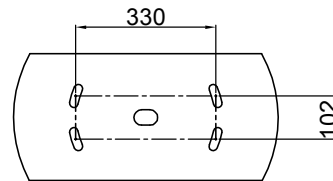

DO NOT SCALE

Part No.	Description	PADS No.
Signals with Short Hoods		
SS2001	2 Aspect LED Colour Light Signal Red/Green, 110V AC, 300mm hoods	086/009328
SS2002	2 Aspect LED Colour Light Signal Yellow/Green, 110V AC, 300mm hoods	086/009329
SS2003	2 Aspect LED Colour Light Signal Red/Yellow, 110V AC, 300mm hoods	086/009330
Signals with Extended Hoods		
SS2001E	2 Aspect LED Colour Light Signal Red/Green, 110V AC, 600mm hoods	086/009337
SS2002E	2 Aspect LED Colour Light Signal Yellow/Green, 110V AC, 600mm hoods	086/009338
SS2003E	2 Aspect LED Colour Light Signal Red/Yellow, 110V AC, 600mm hoods	086/009339
Spares		
1810/Y Issue B	Yellow Replacement Aspect Module	086/009343
1810/G Issue B	Green Replacement Aspect Module	086/009344
1810/R Issue B	Red Replacement Aspect Module	086/009345
CSRE4	Special Replacement 'Octal' EKR for Signal House LED Long Range Signal only.	086/009346

2 Aspect = 31Kg

Signal Mounting Plate

Issue	Drawing Revision Form no.	Name	Date

Tel : (01525) 377477
Fax : (01525) 850989
Email: sales@signalhouse.co.uk

Signal House Ltd
Signal House
Cherrycourt Way
Stanbridge Road
Leighton Buzzard
Bedfordshire LU7 4UH

DATA SHEET

CONFIDENTIAL -
THIS PRINT IS RELEASED TO YOU ON THE STRICT
CONDITION THAT NONE OF THE DATA HEREON SHALL
BE DIVULGED, REPRODUCED OR MADE AVAILABLE TO
ANY THIRD PARTY, UNLESS WITH OUR WRITTEN
CONSENT.

Drawn	PB	Date	9/10/09
Checked		Date	

3rd Angle Projection

Title		2 Aspect LED Colour Light Signal	
Dimensions are in mm, unless specified otherwise.			
Drwg no.	SS200**	Issue	A

A

B

C

D

E

F

G