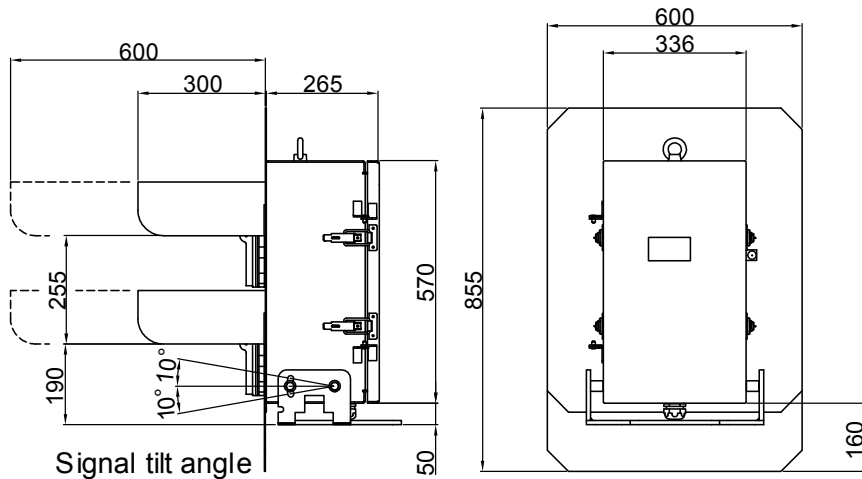

**DO NOT SCALE**

Part No.	Description	PADS No.
Signals with Short Hoods		
SS2001	2 Aspect LED Colour Light Signal Red/Green, 110V AC, 300mm hoods	086/009328
SS2002	2 Aspect LED Colour Light Signal Yellow/Green, 110V AC, 300mm hoods	086/009329
SS2003	2 Aspect LED Colour Light Signal Red/Yellow, 110V AC, 300mm hoods	086/009330
Signals with Extended Hoods		
SS2001E	2 Aspect LED Colour Light Signal Red/Green, 110V AC, 600mm hoods	086/009337
SS2002E	2 Aspect LED Colour Light Signal Yellow/Green, 110V AC, 600mm hoods	086/009338
SS2003E	2 Aspect LED Colour Light Signal Red/Yellow, 110V AC, 600mm hoods	086/009339
Spares		
1810/Y Issue B	Yellow Replacement Aspect Module	086/009343
1810/G Issue B	Green Replacement Aspect Module	086/009344
1810/R Issue B	Red Replacement Aspect Module	086/009345
CSRE4	Special Replacement 'Octal' EKR for Signal House LED Long Range Signal only.	086/009346

2 Aspect = 31Kg

Signal Mounting Plate

Issue	Drawing Revision Form no.	Name	Date

Tel : (01525) 377477  
 Fax : (01525) 850989  
 Email: sales@signalhouse.co.uk

**Signal House Ltd**  
 Signal House  
 Cherrycourt Way  
 Stanbridge Road  
 Leighton Buzzard  
 Bedfordshire LU7 4UH

Drawn	PB	Date	9/10/09
Checked		Date	

3rd Angle Projection

Title		<b>2 Aspect LED Colour Light Signal</b>	
Dimensions are in mm, unless specified otherwise.			
Drwg no.	SS200**	Issue	A

A

B

C

D

E