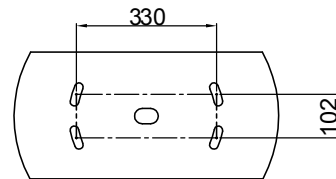

DO NOT SCALE

Part No.	Description	PADS No.
Signals with Short Hoods		
SS3001	3 Aspect LED Colour Light Signal Red/Yellow/Green, 110V AC, 300mm hoods	086/009331
SS3002	3 Aspect LED Colour Light Signal Yellow/Green/Yellow, 110V AC, 300mm hoods	086/009332
Signals with Extended Hoods		
SS3001E	3 Aspect LED Colour Light Signal Red/Yellow/Green, 110V AC, 600mm hoods	086/009340
SS3002E	3 Aspect LED Colour Light Signal Yellow/Green/Yellow, 110V AC, 600mm hoods	086/009341
Spares		
1810/Y Issue B	Yellow Replacement Aspect Module	086/009343
1810/G Issue B	Green Replacement Aspect Module	086/009344
1810/R Issue B	Red Replacement Aspect Module	086/009345
CSRE4	Special Replacement 'Octal' EKR for Signal House LED Long Range Signal only.	086/009346

3 Aspect = 38Kg

Signal rotation angle

Signal Mounting Plate

Issue	Drawing Revision Form no.	Name	Date

Tel : (01525) 377477
Fax : (01525) 850999
Email: sales@signalhouse.co.uk
Signal House Ltd
Signal House
Cherrycourt Way
Stanbridge Road
Leighton Buzzard
Bedfordshire LU7 4UH

DATA SHEET

CONFIDENTIAL -
THIS PRINT IS RELEASED TO YOU ON THE STRICT
CONDITION THAT NONE OF THE DATA HEREON SHALL
BE DIVULGED, REPRODUCED OR MADE AVAILABLE TO
ANY THIRD PARTY, UNLESS WITH OUR WRITTEN
CONSENT.

Drawn	PB	Date	9/10/09
Checked		Date	

3rd Angle Projection

Title
**3 Aspect LED
Colour Light Signal**

Dimensions are in mm, unless specified otherwise.

Drwg no.	SS300**	Issue	A

A

B

C

D

E

F

G