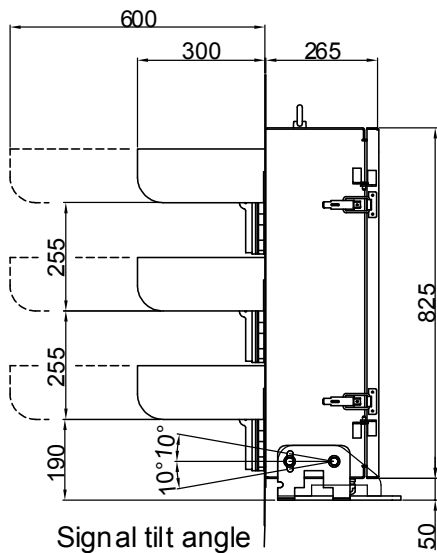

DO NOT SCALE

Part No.	Description	PADS No.
Signals with Short Hoods		
SS3001	3 Aspect LED Colour Light Signal Red/Yellow/Green, 110V AC, 300mm hoods	086/009331
SS3002	3 Aspect LED Colour Light Signal Yellow/Green/Yellow, 110V AC, 300mm hoods	086/009332
Signals with Extended Hoods		
SS3001E	3 Aspect LED Colour Light Signal Red/Yellow/Green, 110V AC, 600mm hoods	086/009340
SS3002E	3 Aspect LED Colour Light Signal Yellow/Green/Yellow, 110V AC, 600mm hoods	086/009341
Spares		
1810/Y Issue B	Yellow Replacement Aspect Module	086/009343
1810/G Issue B	Green Replacement Aspect Module	086/009344
1810/R Issue B	Red Replacement Aspect Module	086/009345
CSRE4	Special Replacement 'Octal' EKR for Signal House LED Long Range Signal only.	086/009346

3 Aspect = 38Kg

Signal rotation angle

Signal Mounting Plate

Issue	Drawing Revision Form no.	Name	Date

Tel : (01525) 377477
 Fax : (01525) 850999
 Email: sales@signalhouse.co.uk
Signal House Ltd
 Signal House
 Cherrycourt Way
 Stanbridge Road
 Leighton Buzzard
 Bedfordshire LU7 4UH

Drawn	PB	Date	9/10/09
Checked		Date	

3rd Angle Projection

Title
**3 Aspect LED
 Colour Light Signal**

Dimensions are in mm, unless specified otherwise.

Drwg no.	SS300**	Issue	A
----------	----------------	-------	----------