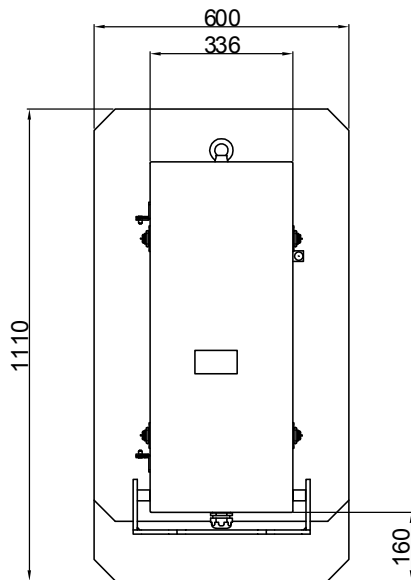

DO NOT SCALE

Part No.	Description	PADS No.
Signals with Short Hoods		
SS3001	3 Aspect LED Colour Light Signal Red/Yellow/Green, 110V AC, 300mm hoods	086/009331
SS3002	3 Aspect LED Colour Light Signal Yellow/Green/Yellow, 110V AC, 300mm hoods	086/009332
Signals with Extended Hoods		
SS3001E	3 Aspect LED Colour Light Signal Red/Yellow/Green, 110V AC, 600mm hoods	086/009340
SS3002E	3 Aspect LED Colour Light Signal Yellow/Green/Yellow, 110V AC, 600mm hoods	086/009341
Spares		
1810/Y Issue B	Yellow Replacement Aspect Module	086/009343
1810/G Issue B	Green Replacement Aspect Module	086/009344
1810/R Issue B	Red Replacement Aspect Module	086/009345
CSRE4	Special Replacement 'Octal' EKR for Signal House LED Long Range Signal only.	086/009346

3 Aspect = 38Kg

Signal rotation angle

Signal Mounting Plate

Issue	Drawing Revision Form no.	Name	Date

Tel : (01525) 377477
 Fax : (01525) 850999
 Email: sales@signalhouse.co.uk
Signal House Ltd
 Signal House
 Cherrycourt Way
 Stanbridge Road
 Leighton Buzzard
 Bedfordshire LU7 4UH

Drawn	PB	Date	9/10/09
Checked		Date	

3rd Angle Projection

Title
**3 Aspect LED
 Colour Light Signal**

Dimensions are in mm, unless specified otherwise.

Drwg no.	SS300**	Issue	A
----------	----------------	-------	----------