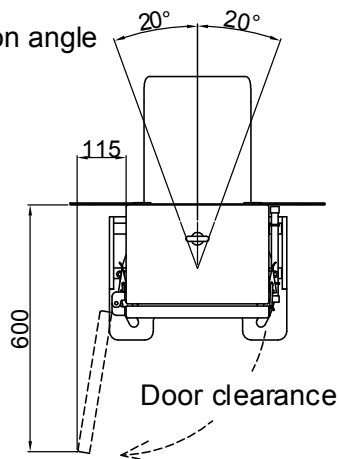

DO NOT SCALE

Part No.	Description	PADS No.
Signals with Short Hoods		
SS3001	3 Aspect LED Colour Light Signal Red/Yellow/Green, 110V AC, 300mm hoods	086/009331
SS3002	3 Aspect LED Colour Light Signal Yellow/Green/Yellow, 110V AC, 300mm hoods	086/009332
Signals with Extended Hoods		
SS3001E	3 Aspect LED Colour Light Signal Red/Yellow/Green, 110V AC, 600mm hoods	086/009340
SS3002E	3 Aspect LED Colour Light Signal Yellow/Green/Yellow, 110V AC, 600mm hoods	086/009341
Spares		
1810/Y Issue B	Yellow Replacement Aspect Module	086/009343
1810/G Issue B	Green Replacement Aspect Module	086/009344
1810/R Issue B	Red Replacement Aspect Module	086/009345
CSRE4	Special Replacement 'Octal' EKR for Signal House LED Long Range Signal only.	086/009346

3 Aspect = 38Kg

Signal rotation angle

Signal Mounting Plate

Issue	Drawing Revision Form no.	Name	Date

Tel : (01525) 377477
 Fax : (01525) 850999
 Email: sales@signalhouse.co.uk
Signal House Ltd
 Signal House
 Cherrycourt Way
 Stanbridge Road
 Leighton Buzzard
 Bedfordshire LU7 4UH

Drawn	PB	Date	9/10/09
Checked		Date	

3rd Angle Projection

Title
**3 Aspect LED
 Colour Light Signal**

Dimensions are in mm, unless specified otherwise.

Drwg no.	SS300**	Issue	A
----------	----------------	-------	----------