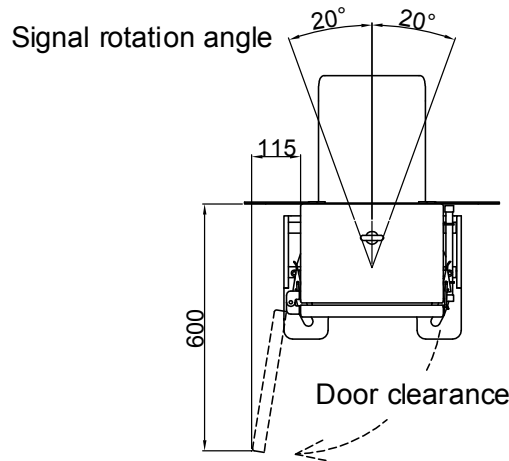

DO NOT SCALE

Part No.	Description	PADS No.
Signals with Short Hoods		
SS4001	4 Aspect LED Colour Light Signal Red/Yellow/Green/Yellow, 110V AC, 300mm hoods	086/009333
Signals with Extended Hoods		
SS4001E	4 Aspect LED Colour Light Signal Red/Yellow/Green/Yellow, 110V AC, 600mm hoods	086/009342
Spares		
1810/Y Issue B	Yellow Replacement Aspect Module	086/009343
1810/G Issue B	Green Replacement Aspect Module	086/009344
1810/R Issue B	Red Replacement Aspect Module	086/009345
CSRE4	Special Replacement 'Octal' EKR for Signal House LED Long Range Signal only.	086/009346

Drawn PB Date 9/10/09
 Checked Date

3rd Angle Projection

Title **4 Aspect LED Colour Light Signal**

Dimensions are in mm, unless specified otherwise.

Drwg no. **SS4001*** Issue **A**