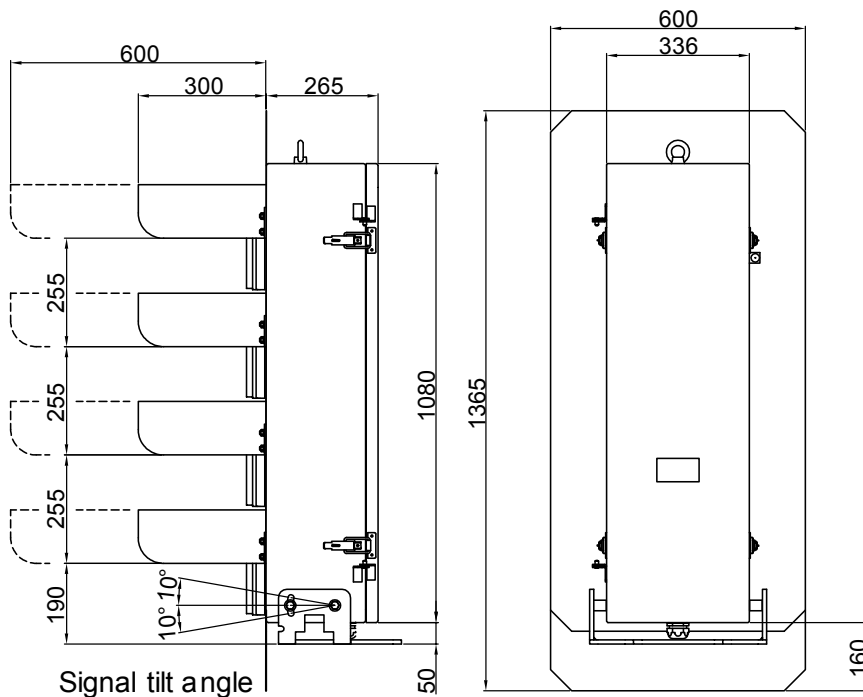

DO NOT SCALE

Part No.	Description	PADS No.
Signals with Short Hoods		
SS4001	4 Aspect LED Colour Light Signal Red/Yellow/Green/Yellow, 110V AC, 300mm hoods	086/009333
Signals with Extended Hoods		
SS4001E	4 Aspect LED Colour Light Signal Red/Yellow/Green/Yellow, 110V AC, 600mm hoods	086/009342
Spares		
1810/Y Issue B	Yellow Replacement Aspect Module	086/009343
1810/G Issue B	Green Replacement Aspect Module	086/009344
1810/R Issue B	Red Replacement Aspect Module	086/009345
CSRE4	Special Replacement 'Octal' EKR for Signal House LED Long Range Signal only.	086/009346

4 Aspect = 45Kg

Signal Mounting Plate

Issue	Drawing Revision Form no.	Name	Date

Tel : (01525) 377477
 Fax : (01525) 850989
 Email: sales@signalhouse.co.uk

Signal House Ltd
 Signal House
 Cherrycourt Way
 Stanbridge Road
 Leighton Buzzard
 Bedfordshire LU7 4UH

Drawn PB Date 9/10/09
 Checked Date

3rd Angle Projection

Title **4 Aspect LED Colour Light Signal**

Dimensions are in mm, unless specified otherwise.

Drwg no. **SS4001*** Issue **A**