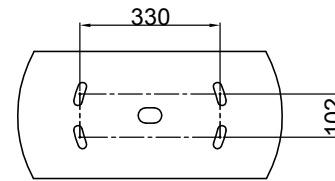

Signal Mounting Plate

Issue	Drawing Revision Form no.	Name	Date

Tel : (01525) 377477
Fax : (01525) 850989
Email: sales@signalhouse.co.uk

Signal House Ltd
Signal House
Cherrycourt Way
Stanbridge Road
Leighton Buzzard
Bedfordshire LU7 4UH

DATA SHEET

CONFIDENTIAL -
THIS PRINT IS RELEASED TO YOU ON THE STRICT
CONDITION THAT NONE OF THE DATA HEREON SHALL
BE DIVULGED, REPRODUCED OR MADE AVAILABLE TO
ANY THIRD PARTY, UNLESS WITH OUR WRITTEN
CONSENT.

Drawn PB Date 9/10/09
Checked Date

3rd Angle Projection

Title **4 Aspect LED Colour Light Signal**

Dimensions are in mm, unless specified otherwise.

Drwg no. **SS4001*** Issue **A**