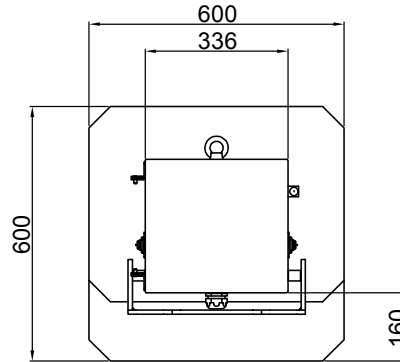

DO NOT SCALE

Part No.	Description	PADS No.
Signals with Short Hoods		
SS 100 1	1 Aspect LED Colour Light Signal Red, 110V AC, 300mm hood	086/009 325
SS 100 2	1 Aspect LED Colour Light Signal Yellow, 110V AC, 300mm hood	086/009 326
SS 100 3	1 Aspect LED Colour Light Signal Green, 110V AC, 300mm hood	086/009 327
Signals with Extended Hoods		
SS 100 1E	1 Aspect LED Colour Light Signal Red, 110V AC, 600mm hood	086/009 334
SS 100 2E	1 Aspect LED Colour Light Signal Yellow, 110V AC, 600mm hood	086/009 335
SS 100 3E	1 Aspect LED Colour Light Signal Green, 110V AC, 600mm hood	086/009 336
Spares		
1810/Y Issue B	Yellow Replacement Aspect Module	086/009 343
1810/G Issue B	Green Replacement Aspect Module	086/009 344
1810/R Issue B	Red Replacement Aspect Module	086/009 345
CSRE4	Special Replacement 'Octal' EKR for Signal House LED Long Range Signal only.	086/009 346

1 Aspect = 24Kg

Signal Mounting Plate

Issue	Drawing Revision Form no.	Name	Date

Tel : (01525) 377477
 Fax : (01525) 850989
 Email: sales@signalhouse.co.uk

Signal House Ltd
 Signal House
 Cherrycourt Way
 Stanbridge Road
 Leighton Buzzard
 Bedfordshire LU7 4UH

Drawn	PB	Date	9/10/09
Checked		Date	

3rd Angle Projection

Title		1 Aspect LED Colour Light Signal	
<small>Dimensions are in mm, unless specified otherwise.</small>			
Drwg no.	SS100**		Issue
			A

A

B

C

D

E