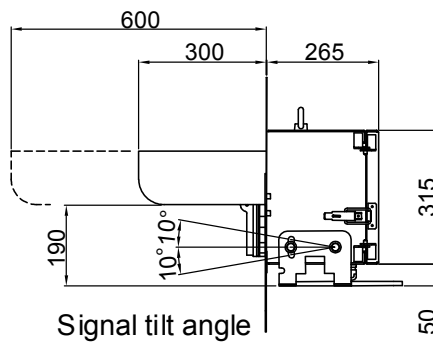

Signal Mounting Plate

Issue	Drawing Revision Form no.	Name	Date

Tel : (01525) 377477
Fax : (01525) 850989
Email: sales@signalhouse.co.uk

Signal House Ltd
Signal House
Cherrycourt Way
Stanbridge Road
Leighton Buzzard
Bedfordshire LU7 4UH

DATA SHEET

CONFIDENTIAL - THIS PRINT IS RELEASED TO YOU ON THE STRICT CONDITION THAT NONE OF THE DATA HEREON SHALL BE DIVULGED, REPRODUCED OR MADE AVAILABLE TO ANY THIRD PARTY, UNLESS WITH OUR WRITTEN CONSENT.

Drawn	PB	Date	9/10/09
Checked		Date	

3rd Angle Projection

Title		1 Aspect LED Colour Light Signal	
Dimensions are in mm, unless specified otherwise.			
Drwg no.	SS100**		Issue
			A

A

B

C

D

E

F

G