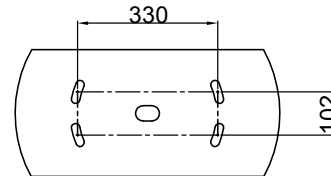

Signal Mounting Plate

Issue	Drawing Revision Form no.	Name	Date

Tel : (01525) 377477
Fax : (01525) 850989
Email: sales@signalhouse.co.uk

Signal House Ltd
Signal House
Cherrycourt Way
Stanbridge Road
Leighton Buzzard
Bedfordshire LU7 4UH

DATA SHEET

CONFIDENTIAL - THIS PRINT IS RELEASED TO YOU ON THE STRICT CONDITION THAT NONE OF THE DATA HEREON SHALL BE DIVULGED, REPRODUCED OR MADE AVAILABLE TO ANY THIRD PARTY, UNLESS WITH OUR WRITTEN CONSENT.

Drawn	PB	Date	9/10/09
Checked		Date	

3rd Angle Projection

Title		1 Aspect LED Colour Light Signal	
Dimensions are in mm, unless specified otherwise.			
Drwg no.	SS100**		Issue
			A

A

B

C

D

E

F

G