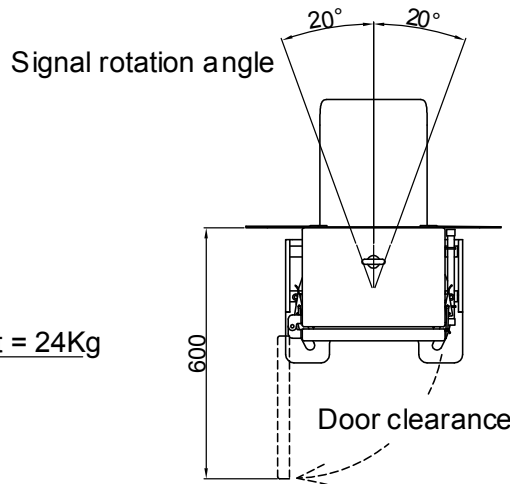

DO NOT SCALE

Part No.	Description	PADS No.
Signals with Short Hoods		
SS 100 1	1 Aspect LED Colour Light Signal Red, 110V AC, 300mm hood	086/009 325
SS 100 2	1 Aspect LED Colour Light Signal Yellow, 110V AC, 300mm hood	086/009 326
SS 100 3	1 Aspect LED Colour Light Signal Green, 110V AC, 300mm hood	086/009 327
Signals with Extended Hoods		
SS 100 1E	1 Aspect LED Colour Light Signal Red, 110V AC, 600mm hood	086/009 334
SS 100 2E	1 Aspect LED Colour Light Signal Yellow, 110V AC, 600mm hood	086/009 335
SS 100 3E	1 Aspect LED Colour Light Signal Green, 110V AC, 600mm hood	086/009 336
Spares		
1810/Y Issue B	Yellow Replacement Aspect Module	086/009 343
1810/G Issue B	Green Replacement Aspect Module	086/009 344
1810/R Issue B	Red Replacement Aspect Module	086/009 345
CSRE4	Special Replacement 'Octal' EKR for Signal House LED Long Range Signal only.	086/009 346

Drawn	PB	Date	9/10/09
Checked		Date	

3rd Angle Projection

Title		1 Aspect LED Colour Light Signal	
<small>Dimensions are in mm, unless specified otherwise.</small>			
Drwg no.	SS100**		Issue
			A

A

B

C

D

E